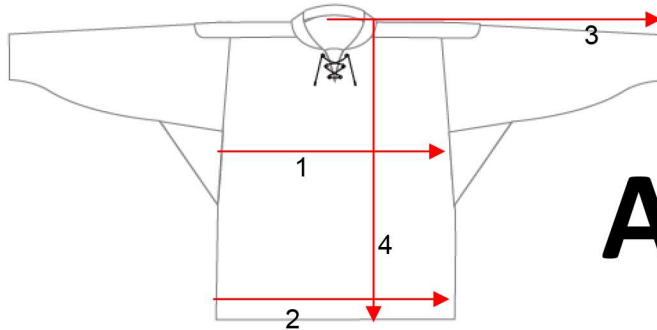

GOALIE

GARMENT MEASUREMENT GUIDELINES

All measurements are taken with garment placed on a flat surface, in a natural position, free of tension and with wrinkles smoothed out.

ADULT

MEASUREMENTS

	GARMENT SIZE SPEC	GOALIE						
1	BODY WIDTH (1/2)	29						
2	BOTTOM OPENING (1/2)	29						
3	SLEEVE LENGTH FROM CBK NECK	32						
4	BODY LENGTH FROM HPS TO BTM FRONT	31 1/2						
5								

GARMENT MEASUREMENT GUIDELINES

All measurements are taken with garment placed on a flat surface, in a natural position, free of tension and with wrinkles smoothed out.