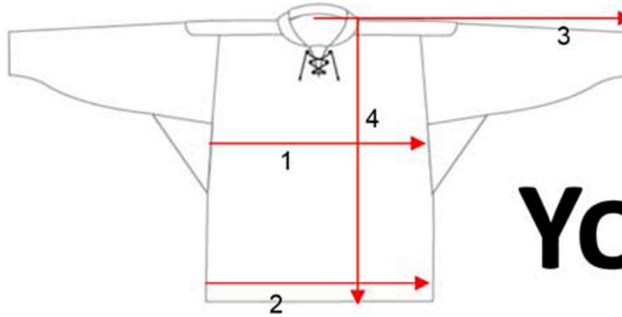

**GARMENT MEASUREMENT GUIDELINES**

All measurements are taken with garment placed on a flat surface, in a natural position, free of tension and with wrinkles smoothed out.

**MEASUREMENTS**

**ADULT**

GARMENT SIZE SPEC		XS	S	M	L	XL	2XL
1	BODY WIDTH (1/2)	20	21	23	25	26	28
2	BOTTOM OPENING (1/2)	21	22	24	26	28	30
3	SLEEVE LENGTH FROM CBK NECK	30 1/2	32	33	34	35	36
4	BODY LENGTH FROM HPS TO BTM FRONT	28	29 1/2	30 1/2	31 1/2	32 1/2	34
5							

BODY SIZE SPEC - UNISEX		XS	S	M	L	XL	2XL
	HEIGHT	5'5"	5'8"	5'10"	6'1"	6'3"	6'5"
	WEIGHT	105	130	160	185	210	240
	CHEST	34"	36"	40"	43"	47"	51"
	SLEEVE	30"	31"	33"	35-36"	37"	38"
	WAIST	29"	30-31"	32-33"	34-35"	36-38"	39-41"
	INSEAM	28"	30"	32"	33"	34"	35"

**GARMENT MEASUREMENT GUIDELINES**

All measurements are taken with garment placed on a flat surface, in a natural position, free of tension and

**MEASUREMENTS**

**YOUTH**

GARMENT SIZE SPEC		YS	YM	YL	YXL
1	BODY WIDTH (1/2)	18	19	20	21
2	BOTTOM OPENING (1/2)	18 1/2	19 1/2	20 1/2	21 1/2
3	SLEEVE LENGTH FROM CBK NECK	25 1/2	27 1/2	29 1/2	31 1/2
4	BODY LENGTH FROM HPS TO BTM FRONT	25 1/2	27	28 1/2	30

BODY SIZE SPEC - UNISEX		YS	YM	YL	YXL
	HEIGHT		4'6" - 4'11"	5'-5'4"	5'4"-5'8"
	WEIGHT		76-95	96-115	116-135
	CHEST		28-29	30-32 1/2	32 1/2-35
	SLEEVE		27	28	29
	WAIST		24 1/2 - 25 3/4	25 3/4-27 1/4	27 1/4-28
	INSEAM		24	26	28