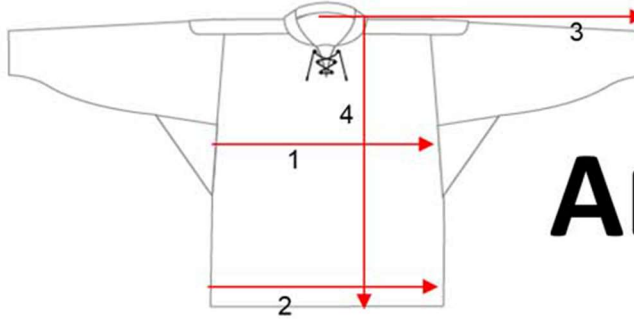

**GARMENT MEASUREMENT GUIDELINES**

All measurements are taken with garment placed on a flat surface, in a natural position, free of tension and with wrinkles smoothed out.

**MEASUREMENTS**

**ADULT**

GARMENT SIZE SPEC		XS	S	M	L	XL	2XL
1	BODY WIDTH (1/2)	20	21	23	25	26	28
2	BOTTOM OPENING (1/2)	21	22	24	26	28	30
3	SLEEVE LENGTH FROM CBK NECK	30 1/2	32	33	34	35	36
4	BODY LENGTH FROM HPS TO BTM FRONT	28	29 1/2	30 1/2	31 1/2	32 1/2	34
5							

BODY SIZE SPEC - UNISEX		XS	S	M	L	XL	2XL
	HEIGHT	5'5"	5'8"	5'10"	6'1"	6'3"	6'5"
	WEIGHT	105	130	160	185	210	240
	CHEST	34"	36"	40"	43"	47"	51"
	SLEEVE	30"	31"	33"	35-36"	37"	38"
	WAIST	29"	30-31"	32-33"	34-35"	36-38"	39-41"
	INSEAM	28"	30"	32"	33"	34"	35"

**GARMENT MEASUREMENT GUIDELINES**

All measurements are taken with garment placed on a flat surface, in a natural position, free of tension and

**MEASUREMENTS**

**YOUTH**

GARMENT SIZE SPEC		YS	YM	YL	YXL
1	BODY WIDTH (1/2)	18	19	20	21
2	BOTTOM OPENING (1/2)	18 1/2	19 1/2	20 1/2	21 1/2
3	SLEEVE LENGTH FROM CBK NECK	25 1/2	27 1/2	29 1/2	31 1/2
4	BODY LENGTH FROM HPS TO BTM FRONT	25 1/2	27	28 1/2	30

BODY SIZE SPEC - UNISEX		YS	YM	YL	YXL
	HEIGHT		4'6" - 4'11"	5'-5'4"	5'4"-5'8"
	WEIGHT		76-95	96-115	116-135
	CHEST		28-29	30-32 1/2	32 1/2-35
	SLEEVE		27	28	29
	WAIST		24 1/2 - 25 3/4	25 3/4-27 1/4	27 1/4-28
	INSEAM		24	26	28