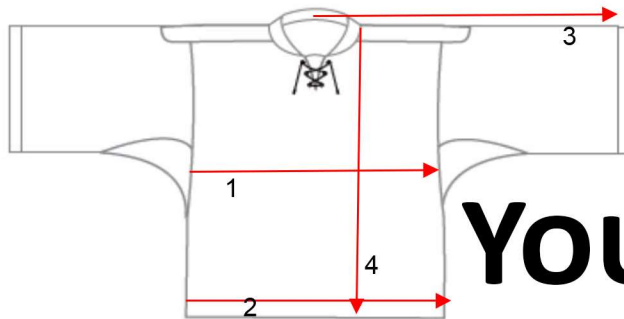

BODY SIZE SPEC - UNISEX		YS	YM	YL	YXL
	HEIGHT		4'6" - 4'11"	5'-5'4"	5'4"-5'8"
	WEIGHT		76-95	96-115	116-135
	CHEST		28-29	30-32 1/2	32 1/2-35
	SLEEVE		27	28	29
	WAIST		24 1/2 - 25 3/4	25 3/4-27 1/4	27 1/4-28
	INSEAM		24	26	28

## GARMENT MEASUREMENT GUIDELINES

All measurements are taken with garment placed on a flat surface, in a natural position, free of tension and with wrinkles smoothed out.

# ADULT

MEASUREMENTS

	GARMENT SIZE SPEC	GOALIE						
1	BODY WIDTH (1/2)	29						
2	BOTTOM OPENING (1/2)	29						
3	SLEEVE LENGTH FROM CBK NECK	32						
4	BODY LENGTH FROM HPS TO BTM FRONT	31 1/2						
5								